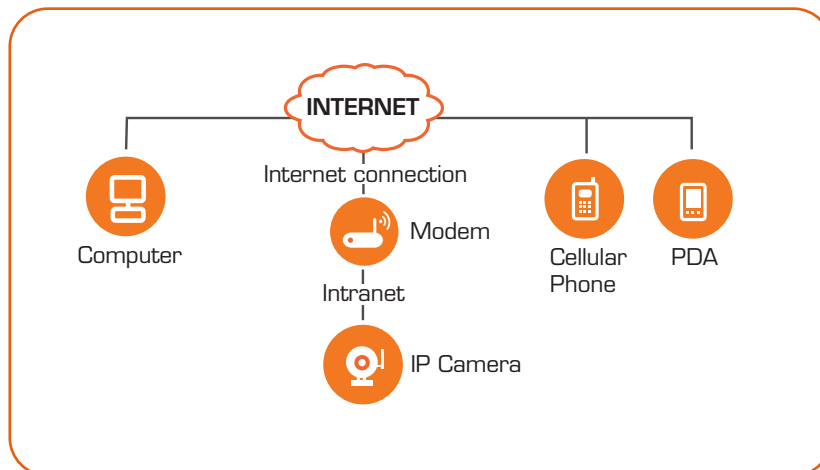

Main features

- The camera combines a high-sensitivity 1/4 CMOS image sensor with a powerful wireless web server in order to capture clear images from anywhere, and to transmit them instantly on your local network or over the internet.
- Can be used on WiFi or wired networks.
- It uses the MJPEG hardware compression technique, which can display high-quality and real-time video transmission at 30 fps on a LAN/WAN connection.
- Digital zoom (when using the IPC monitor)
- Selectable image resolution of 1280x720 (HD) 640x480 (VGA) and 320x240 (QVGA) pixels.
- The system can be expanded at any time by adding multiple cameras.
- Two-way communication with built-in microphone and output for external speakers.
- View multiple cameras in split screen view or choose full screen in order to monitor the activity from a single camera.
- Cameras can be viewed via standard PC or Mac browsers, including Internet Explorer, Safari, Chrome and Firefox.
- Infrared LEDs for night vision up to 5 meters.
- Includes multi-level user management system, which can be configured with passwords for controlled access.
- Easy- to-use web browser controls. They also allow quick configuration changes via the Settings menu.
- Compatibility with smartphones enables remote surveillance and camera control in real-time from any location.
- Supports image snapshots and image forwarding via email and FTP upload.

XPY-530 Integrated wireless IP camera

www.nexxtsolutions.com

Minimum requirements

- Internet Explorer 5.5 or Firefox 1.0
- CD-ROM Drive
- Network adapter
- Internet access

Package content

- AILPT324U6 Integrated wireless IP camera
- Power adapter 110/220V
- Network cable
- Mounting bracket
- Quick installation guide
- CD-ROM

Software environment

System: 32 or 64 bit Windows2000/WindowsXP/
Windows2003/WindowsVista/Windows /7Mac OS.

Browser: Internet Explorer/Mozilla Firefox/Google Browser
TCP/IP network protocol

Viewing applications