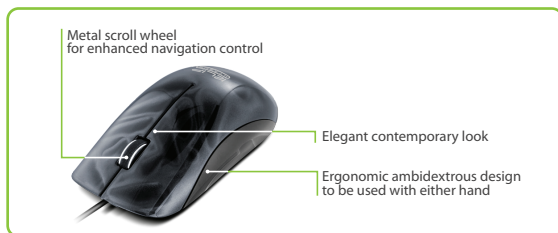

Onyx

optical mouse

Rugged optical sensor for maximum surface coverage

The unique design of the **KMO-210** Optical Mouse brings together a sleek, contemporary look and the superb accuracy of an advanced optical sensor. The metal scroll wheel and responsive buttons make it possible to navigate seamlessly among the different applications and documents. Sporting an ambidextrous design and a cool glossy finish, the **KMO-210** is not only a stylish accessory, but one of the sharpest you will ever find!

Specifications:

- Cool 3D design
- Optical sensor of 1000dpi
- Metal scroll wheel for ultrafast and click-to-click browsing mode
- Ambidextrous to be used with either hand Plug-and-Play, just connect the mouse to the USB port to get started

pc essentials

Plug & Play configuration

Optical 1000 dpi

Ambidextrous

Ergonomic