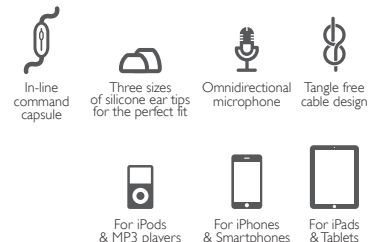

NeatBuds

In-ear earphones with in-line control and mic

Premium acoustinc accuracy, balance, and clarity

The KHS-215 stereo earphones allow hands-free conversations along with optimized stereo acoustics for the best mobile music experience. These balanced earphones with metal housing deliver full, rich bass response and durability. The in-line microphone, remote, and volume control on a flat cable ensure versatility and style. Its impressive finish, smart design and sleek profile will make the earphones the perfect companion for people on the go.

KHS-215BK | KHS-215WH

Specifications:

In-line remote controls:

- Answer/End call
- Play / Pause / Next track
- Volume up and down
- Voice control/ Command

Earphone specifications:

- Driver unit: 9.2mm
 - Power input: 1mW
 - Max. power output: 3mW
 - Impedance: 16Ω
 - Frequency response: 20Hz~20kHz
 - Sensitivity: 98±3dB
- #### Microphone specifications:
- Type: built-in
 - Impedance: 2.2kΩ±15%
 - Sensitivity: 42dB